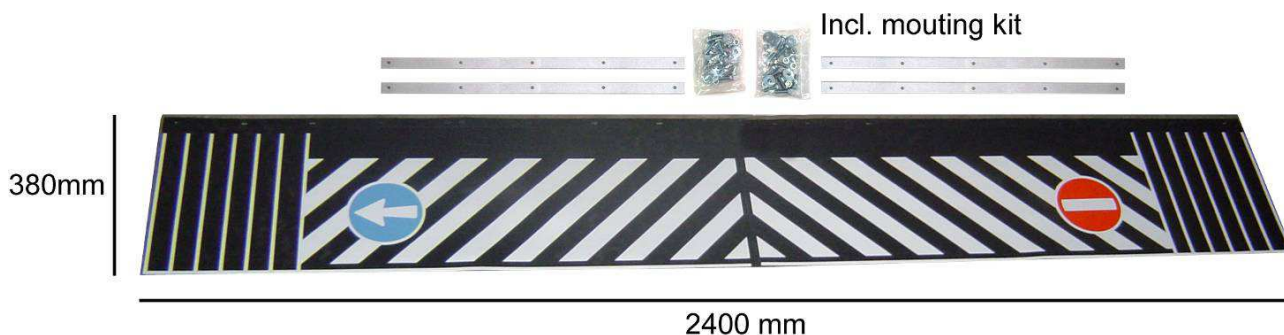

### Description

Splash guard for trailer, 2400 x 380

TTB Ref.
SPL2400380