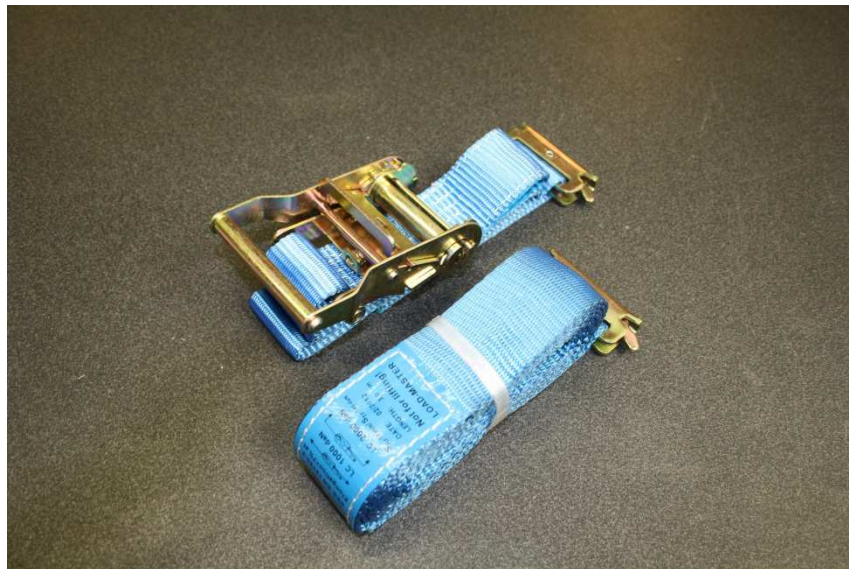

Description

Loading belt – set 1m + 3m.

Packing 20 sets per box

TTB Ref.

SPS4-INTERNAL