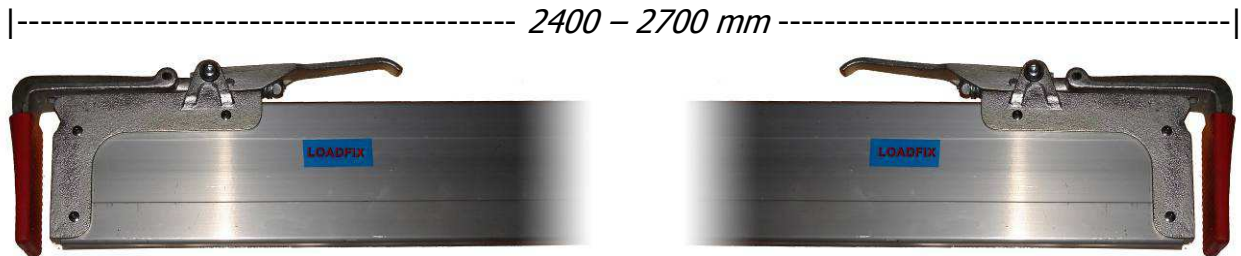

### Description

Shoring bar, alu. 2400 – 2700 mm. Weight, 10kg

### Description

Shoring bar, alu. 42mm with spring inside, Length : 2260 - 2630mm

Shoring bar, alu. 42mm with spring inside, Length : 2300 - 2960mm