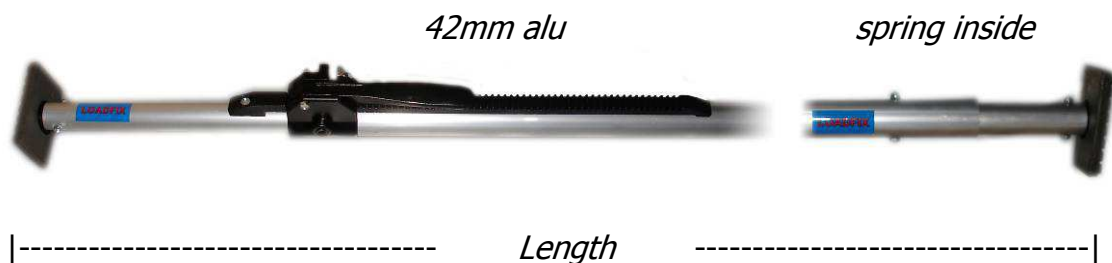

Description

Shoring bar, alu. 42mm with spring inside, Length : 2260 - 2630mm

Shoring bar, alu. 42mm with spring inside, Length : 2300 - 2960mm

TTB Ref.

59300025300/42MM/2260-2630

59300025300/42MM/2300-2960