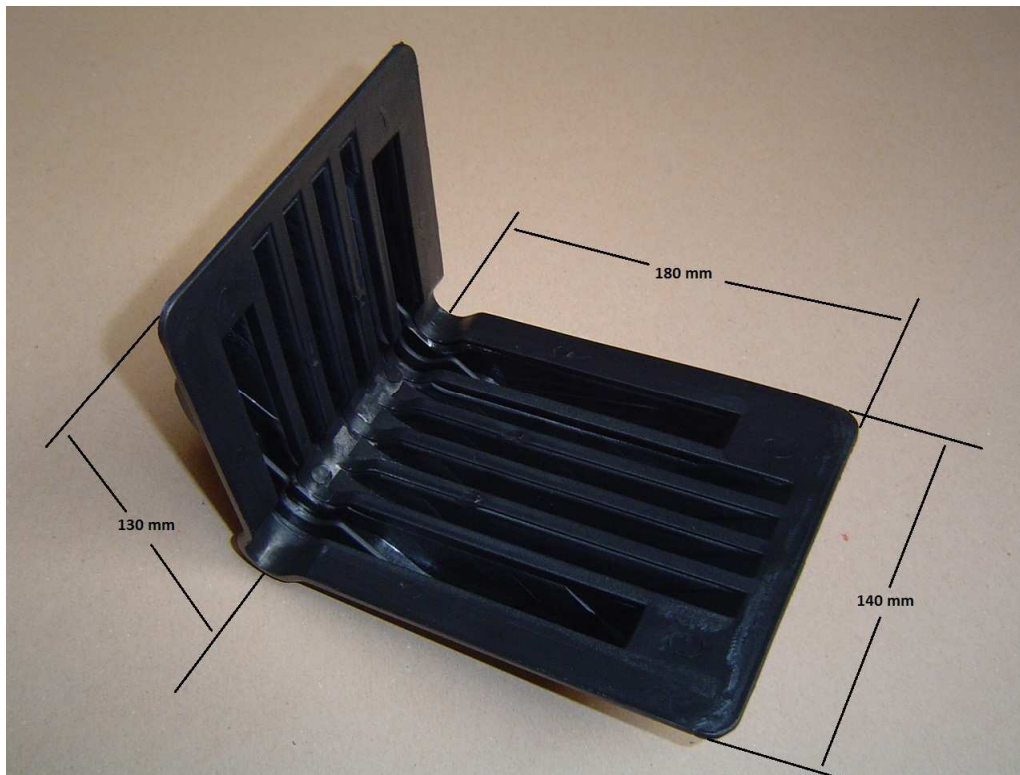

### Description

Protection corner heavy duty for loading belt 50mm 130x180x140

TTB Ref.

SPS-CORNER